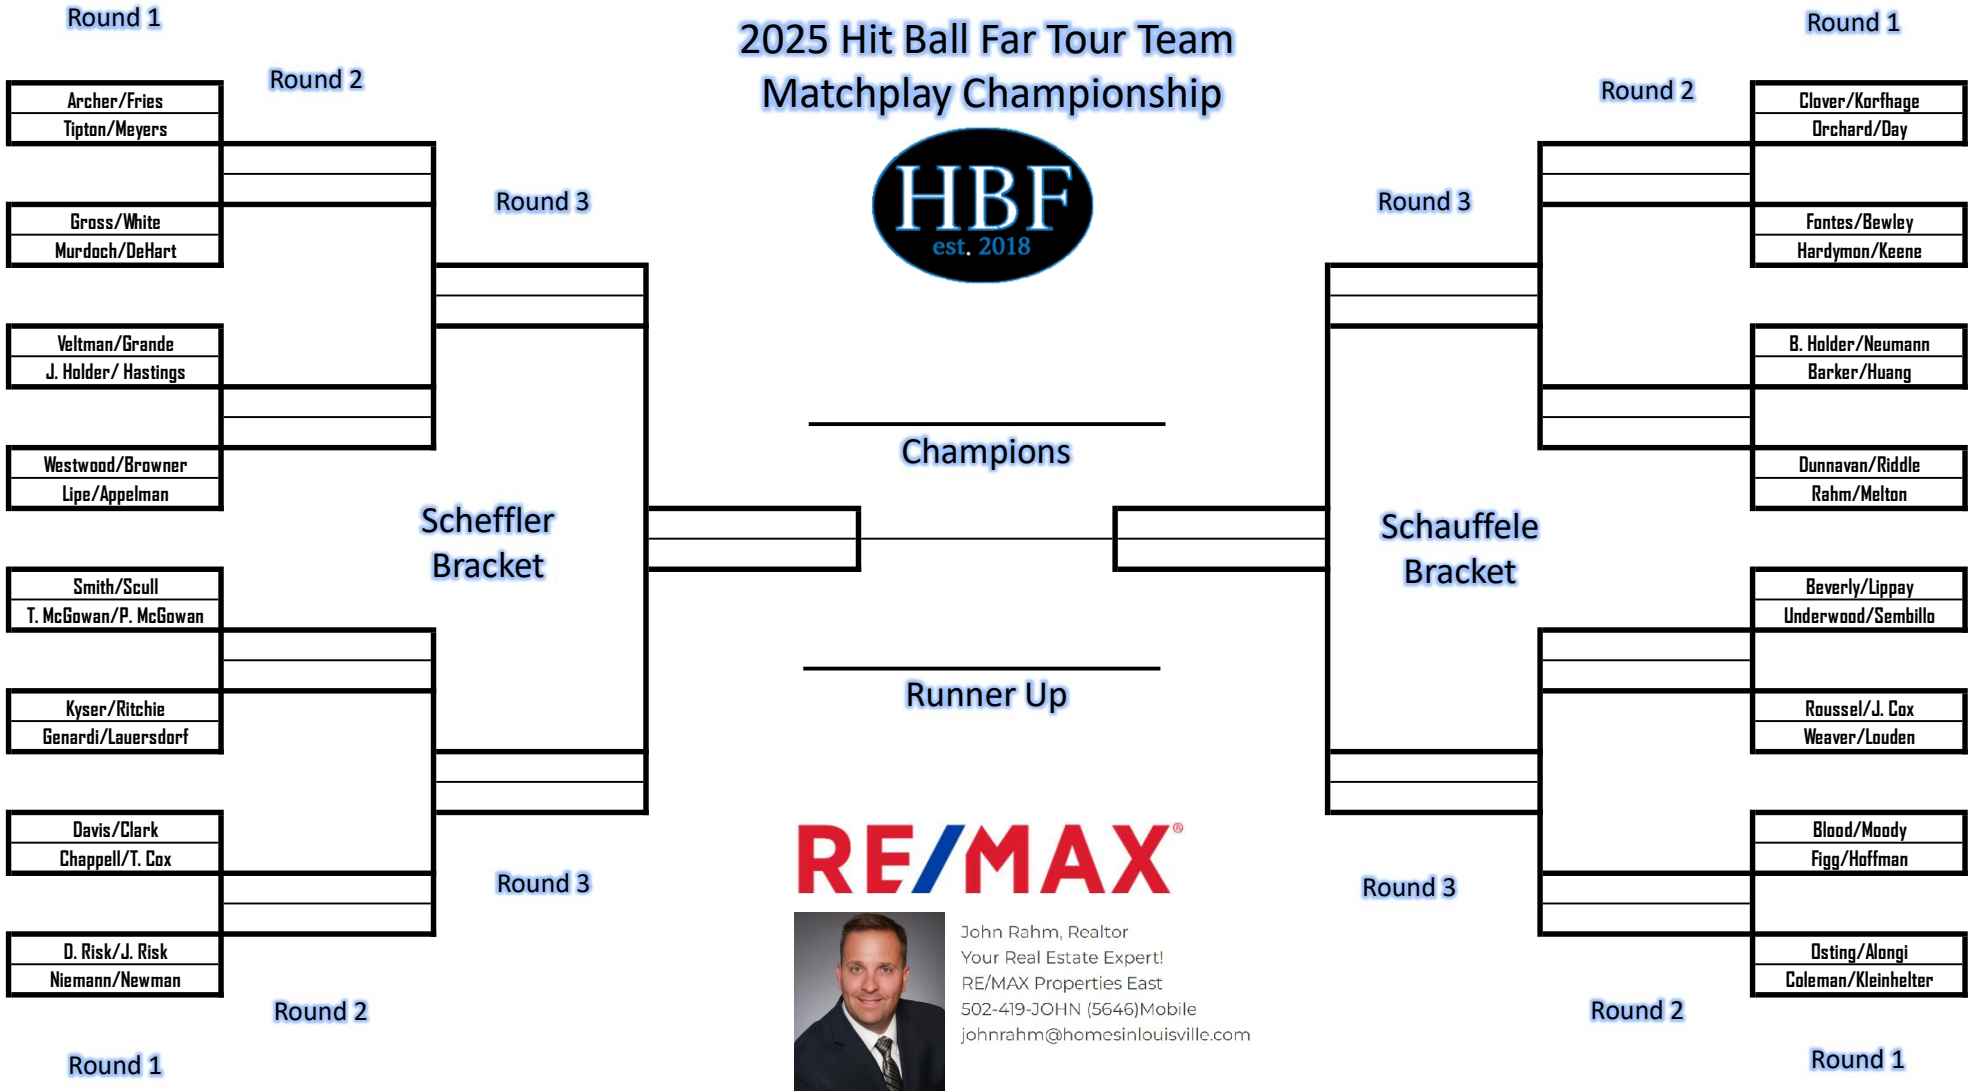

# 2025 Hit Ball Far Tour Team Matchplay Championship

**RE/MAX**

John Rahm, Realtor  
 Your Real Estate Expert!  
 RE/MAX Properties East  
 502-419-JOHN (5646) Mobile  
 johnrahm@homesinlouisville.com