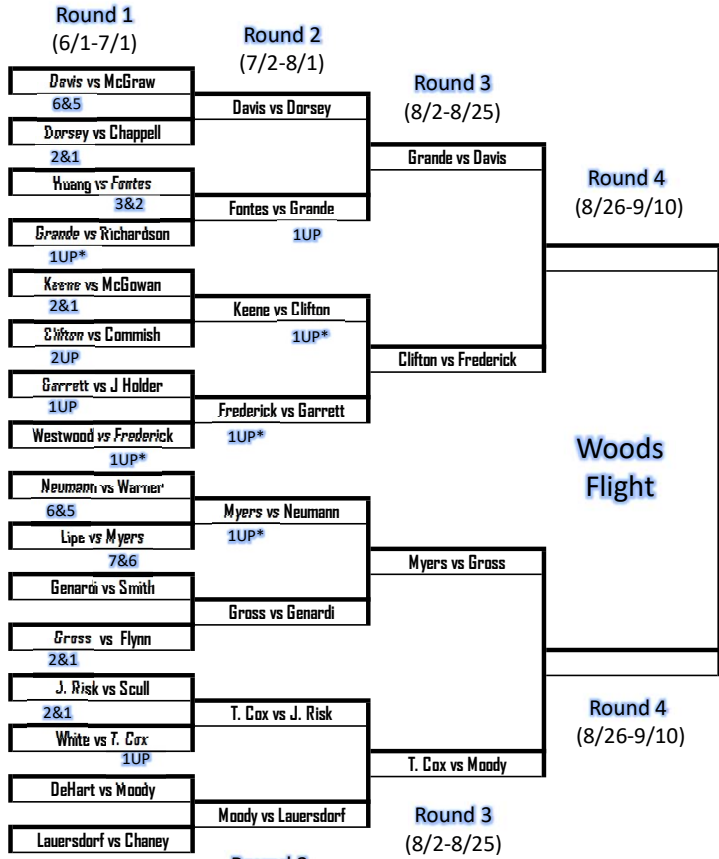

2024 Hit Ball Far Tour Singles Matchplay Championship

RE/MAX
 John Rahm, Realtor
 Your Real Estate Expert!
 RE/MAX Properties East
 502-419-JOHN (5646) Mobile
 johnrahm@homesinlouisville.com

* Playoff