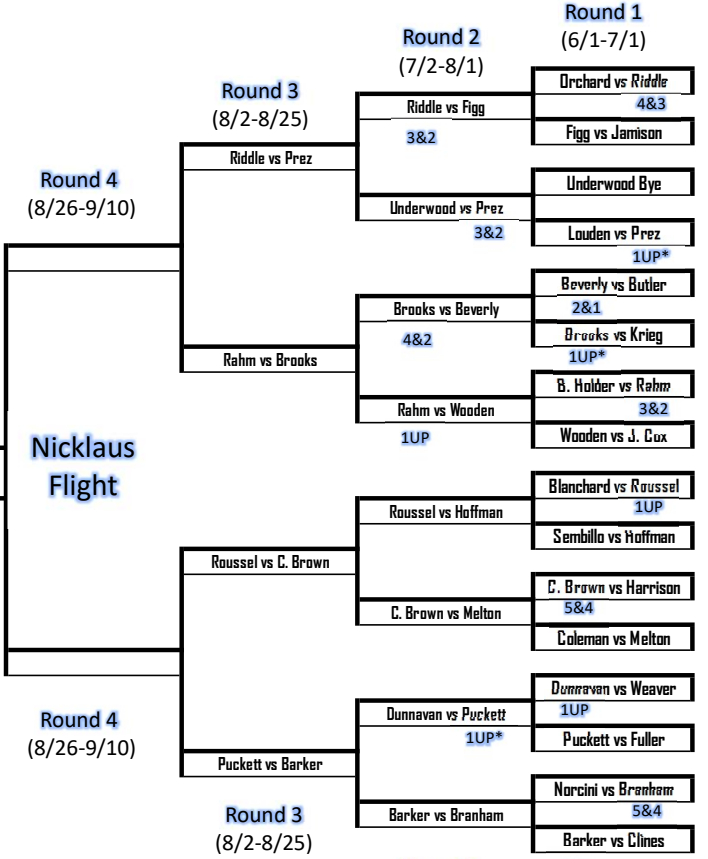

2024 Hit Ball Far Tour Singles Matchplay Championship

RE/MAX
 John Rahm, Realtor
 Your Real Estate Expert!
 RE/MAX Properties East
 502-419-JOHN (5646) Mobile
 johnrahm@homesinlouisville.com

* Playoff